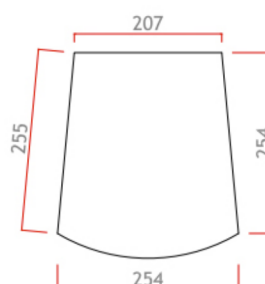

## LW ARQ.08

BASS:	1 x 8" speaker LW7001LF
TREBLE:	1 x 1" neodimium tweeter LW7105HF
HORN:	100° x 100° biradial horn LW7105HFD
POWER:	120W AES, 240W Prg. Nominal impedance 8 ohm.
SENSITIVITY:	95,9dB/1W/1m. Free field SPL 117dB. SPL 120dB with musical criteria
FREQUENCY RESPONSE:	(-10dB) 55,6 Hz-20.000 Hz.
SIZE:	36,8 x 25,4 x 28,3 cm.
WEIGHT:	8 Kg.

Frente

Perfil

Superior

Trasera