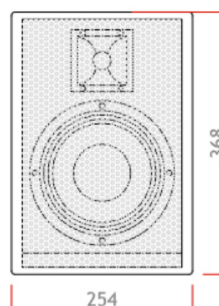

## LW ARQ.08

BASS:	1 x 8" speaker LW7001LF
TREBLE:	1 x 1" neodimium tweeter LW7105HF
HORN:	100° x 100° biradial horn LW7105HFD
POWER:	120W AES, 240W Prg. Nominal impedance 8 ohm.
SENSITIVITY:	95,9dB/1W/1m. Free field SPL 117dB. SPL 120dB with musical criteria
FREQUENCY RESPONSE:	(-10dB) 55,6 Hz-20.000 Hz.
SIZE:	36,8 x 25,4 x 28,3 cm.
WEIGHT:	8 Kg.

Our Arq.08 system of 8" plus neodimium tweeter horn loaded, offers a sensitivity of 96 dB and a power of 120 W. AES. Its 100° x 100° horn allows it to be installed in horizontal or vertical positions. One U bracket is included on the package. For cinema surrounds or halls, bars, lounges, restaurants, shopping malls and chill outs. All models of the Architectural series could be customized with any RAL color, to match ancient theaters decor, etc.

Frente

Perfil

Superior

Trasera