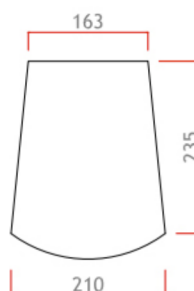

LW ARQ.06

BASS:	1 x 6,5" bass speaker LW Arq.6,5 LF
TREBLE:	1 x 1" piezo tweeter LW 7001 HF
HORN:	100° x 100° biradial horn LW 7001 HFD
POWER:	130W AES, 260W Prg. Nominal Impedance 8 ohm.
SENSITIVITY:	95,9dB/1W/1m. Free field SPL 117dB. SPL 120dB with musical criteria
FREQUENCY RESPONSE:	(-10dB) 54 Hz-20.000 Hz.
SIZE:	32,7 x 21 x 27 cm.
WEIGHT:	5,8 Kg.

Frente

Perfil

Superior

Trasera