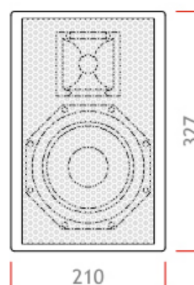

Our Arq.6 system of 6" and piezo tweeter, offers a sensitivity of 96 dB and a power of 130 W. AES. Its 100° x 100° horn allows it to be installed in horizontal or vertical positions. One U bracket is included on the package.

For Cinema surrounds or halls, bars, lounges, restaurants, shopping malls and chill outs. All models of the Architectural series could be customized with any RAL color, to match ancient theatre decor, etc.