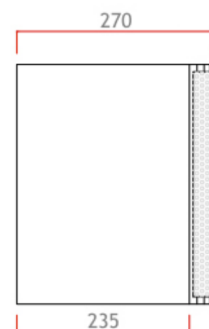

LW ARQ.06

BASS:	1 x 6,5" bass speaker LW Arq.6,5 LF
TREBLE:	1 x 1" piezo tweeter LW 7001 HF
HORN:	100° x 100° biradial horn LW 7001 HFD
POWER:	130W AES, 260W Prg. Nominal Impedance 8 ohm.
SENSITIVITY:	95,9dB/1W/1m. Free field SPL 117dB. SPL 120dB with musical criteria
FREQUENCY RESPONSE:	(-10dB) 54 Hz-20.000 Hz.
SIZE:	32,7 x 21 x 27 cm.
WEIGHT:	5,8 Kg.

Our Arq.6 system of 6" and piezo tweeter, offers a sensitivity of 96 dB and a power of 130 W. AES. Its 100° x 100° horn allows it to be installed in horizontal or vertical positions. One U bracket is included on the package.

For Cinema surrounds or halls, bars, lounges, restaurants, shopping malls and chill outs. All models of the Architectural series could be customized with any RAL color, to match ancient theatre decor, etc.

Perfil